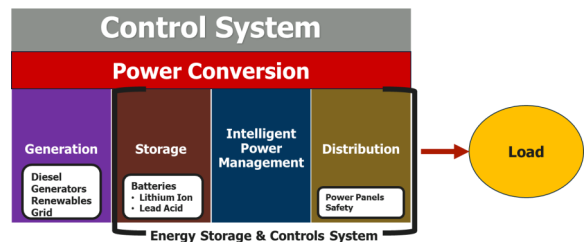

Electrical & Mechanical Systems - Vessel Repair - Ship Structures

(757) 384-1957

650 Chautauqua Avenue, Portsmouth, VA 23707

Power and Energy

Fairlead capabilities include Power and Energy products such as Hybrid Power Modules, Mobile Hybrid Power Units and Energy Storage Systems.

Hybrid Power Modules

70kW

Hybrid Flightline Generator

Mobile Hybrid Expeditionary Energy System (MHEES)

Energy Storage Systems (ESS)

Fairlead manufactures these Intelligent Power Management products for customers with specific requirements such as a low-carbon footprint and a self-contained system that is a fuel-efficient and reliable source of power.