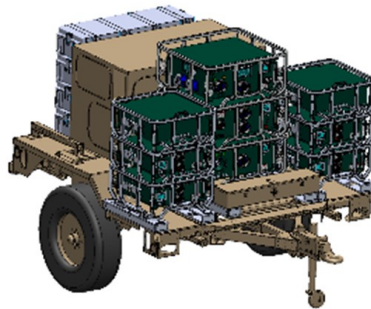

Electrical & Mechanical Systems - Vessel Repair - Ship Structures

(757) 384-1957

650 Chautauqua Avenue, Portsmouth, VA 23707

Power and Energy

Fairlead capabilities include Power and Energy products such as Hybrid Power Modules, Mobile Hybrid Power Units and Energy Storage Systems.

Hybrid Power Modules

70kW

Hybrid Flightline Generator

Mobile Hybrid Expeditionary Energy System (MHEES)

Energy Storage Systems (ESS)

Fairlead manufactures these Intelligent Power Management products for customers with specific requirements such as a low-carbon footprint and a self-contained system that is a fuel-efficient and reliable source of power.