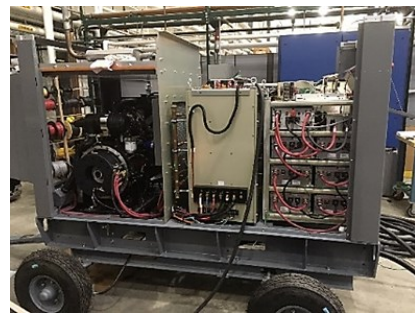

Electrical & Mechanical Systems - Vessel Repair - Ship Structures

(757) 384-1957

650 Chautauqua Avenue, Portsmouth, VA 23707

Power and Energy

Fairlead capabilities include Power and Energy products such as Hybrid Power Modules, Mobile Hybrid Power Units and Energy Storage Systems.

Hybrid Power Modules

70kW

Hybrid Flightline Generator

Mobile Hybrid Expeditionary Energy System (MHEES)

Energy Storage Systems (ESS)

Fairlead manufactures these Intelligent Power Management products for customers with specific requirements such as a low-carbon footprint and a self-contained system that is a fuel-efficient and reliable source of power.